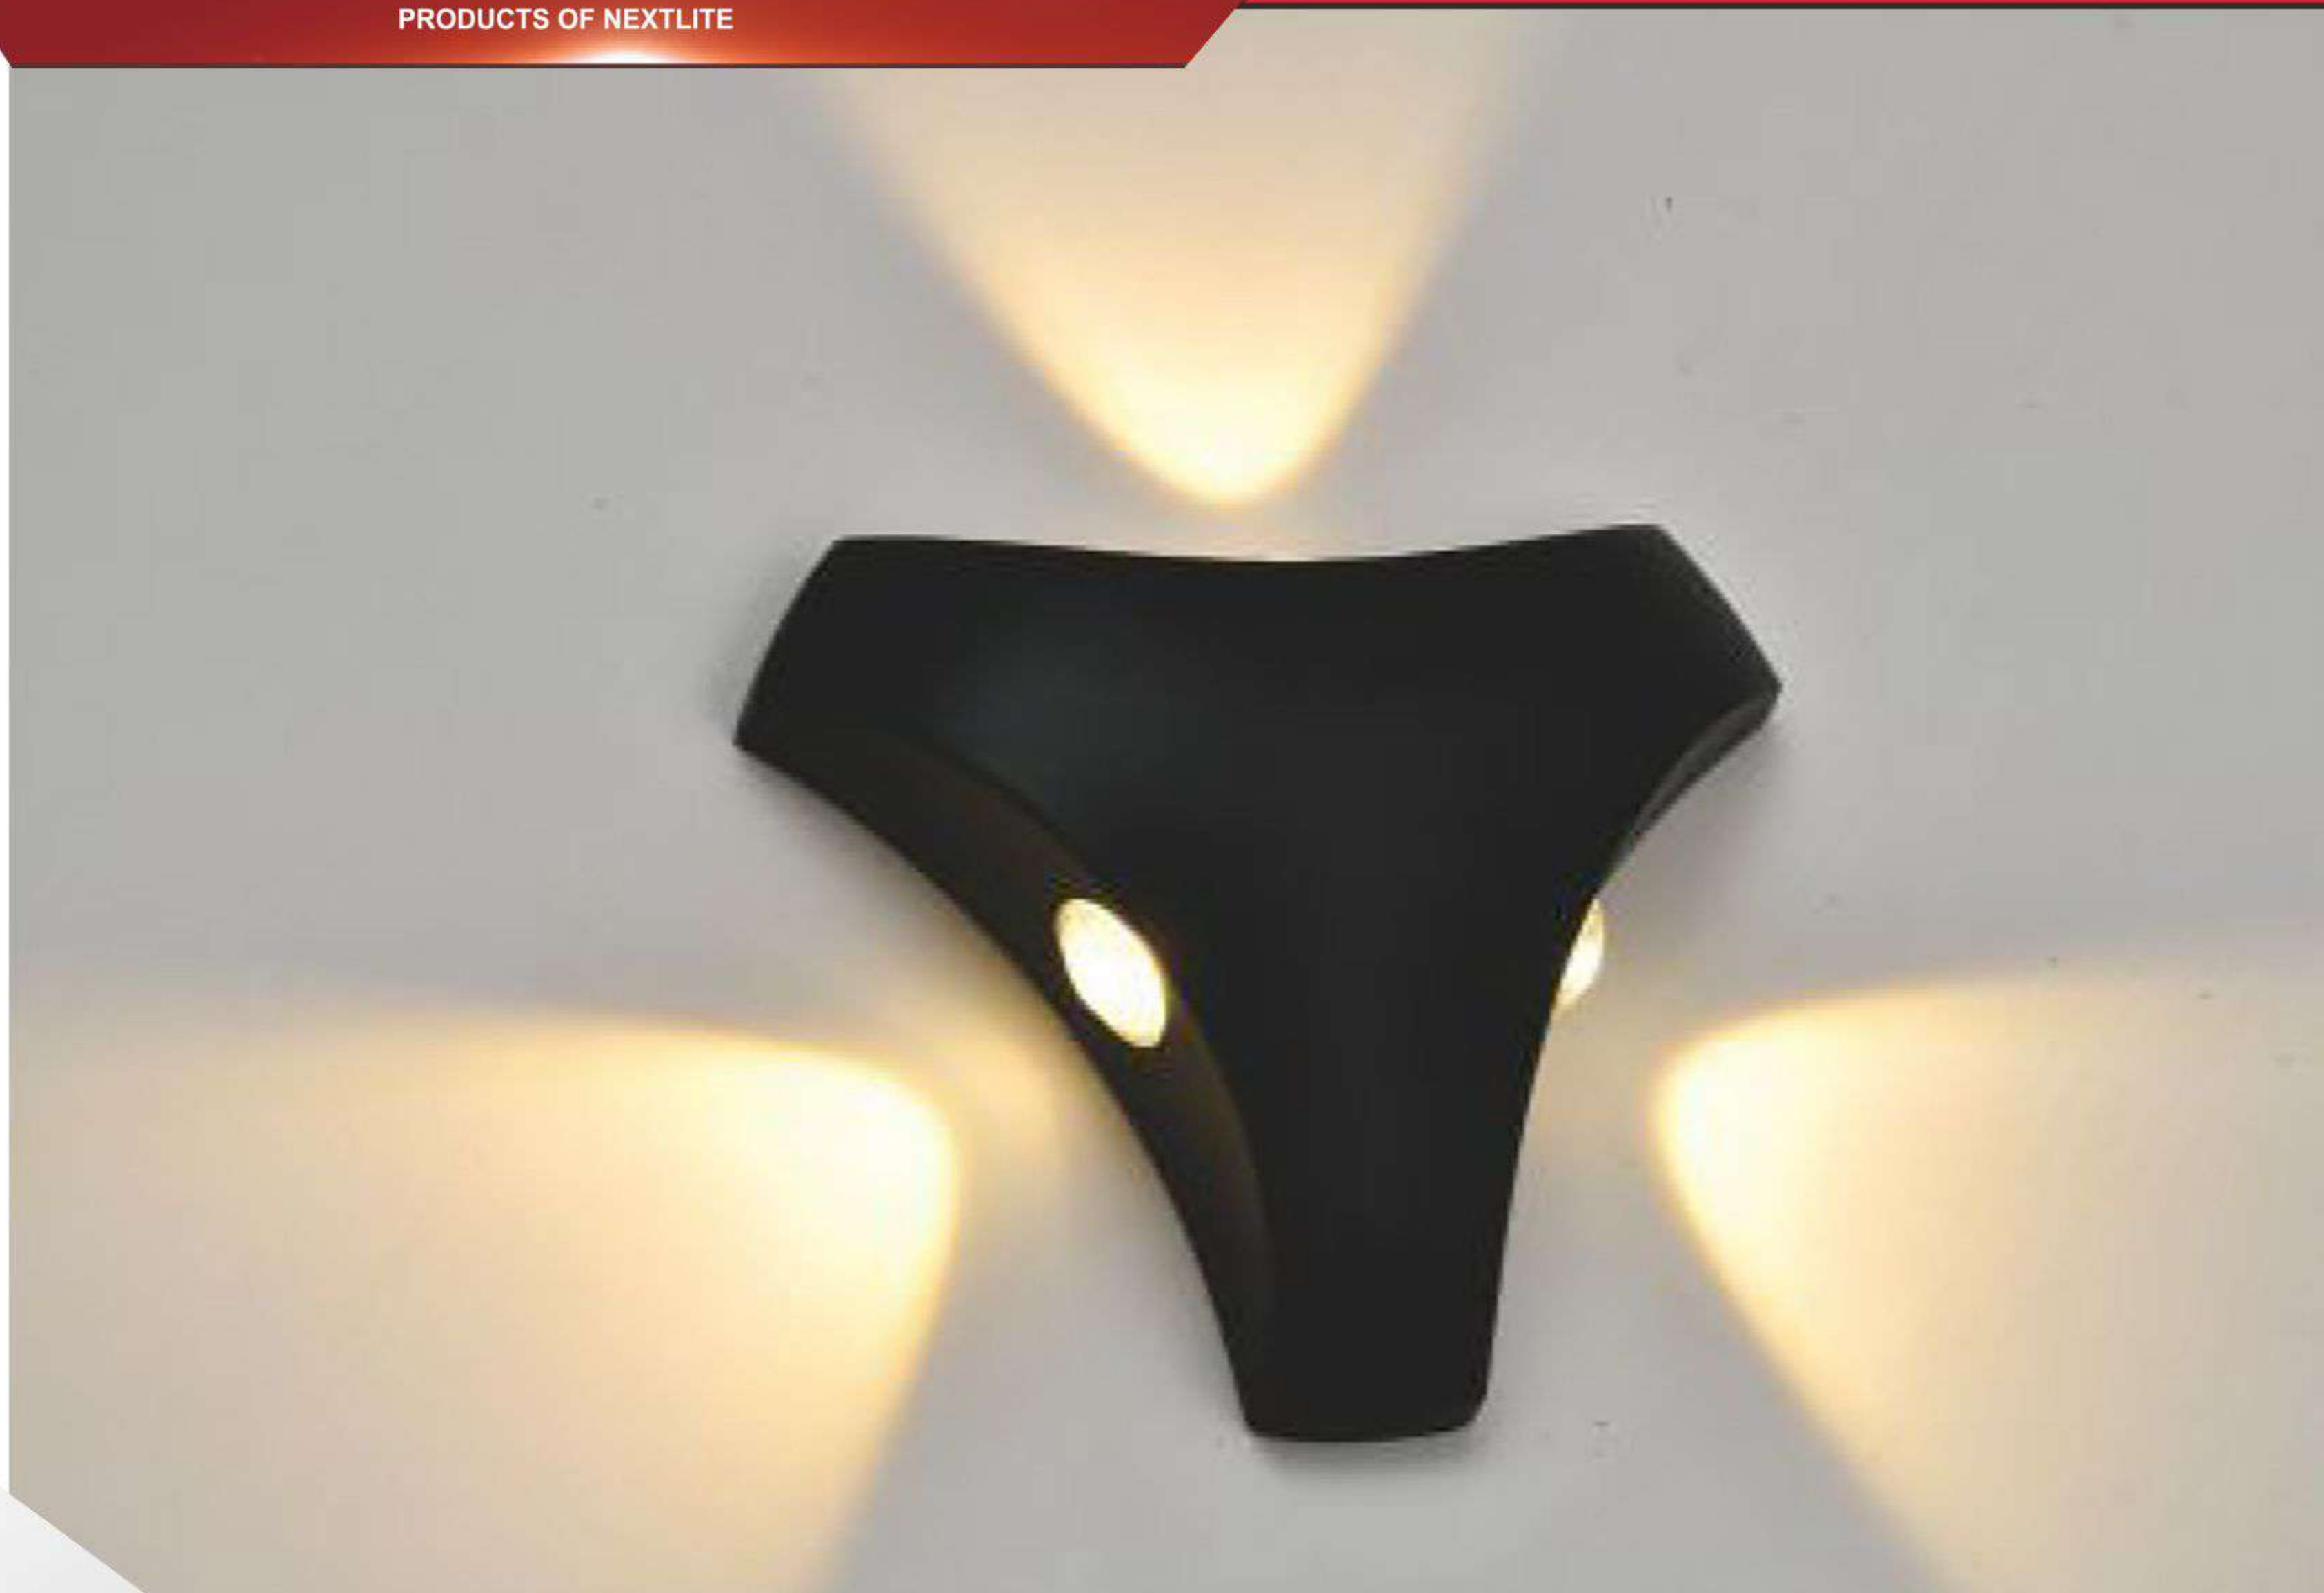

3 YEARS
WARRANTY

LED OUTDOOR

9W

specification

PRODUCTS NAME :	LED WALL LIGHT
MODEL NO. :	NX-W2225 9W
SPECIFICATION :	AC185 - 265V / 50/60Hz 9W
WORKING TEMP. :	-20 ~ 50 (°C)
POWER FACTOR :	0.60
POWER :	9W
CRI (ra) :	>80
HOUSING COLOR :	Black Color
LIGHT SOURCE :	COB
LUMEN :	720 LM
LIFE TIME :	20000 hrs
BEAM ANGLE :	180 Degrees
PRODUCT SIZE :	160x160x40mm
IP :	IP65
APPLICATION :	Home, Shop, Hoteletc
WARRANTY :	3years
STANDARD :	CE

Color Temperature:

3000K